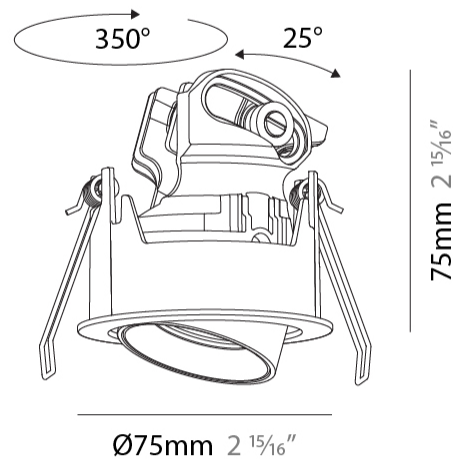

PHYSICAL

Shape: Round
Diameter (mm): 75
Diameter (in): 2 15/16
Height (mm): 75
Height (in): 2 15/16
Ceiling Thickness (mm): 1 - 25
Ceiling Thickness (in): 1/16 - 1
Min. Recessing Depth (mm): 85
Min. Recessing Depth (in): 3 3/8
Light Distribution: Downlight
Fixture Finish: [SSR / BKV / CWI / CRY / HAB / UFT / ITA / RUA / FTG / MYG / LOD / PUS / FRO / FUP / KIA / POP / BLS / SPG / MEY / GOH / GUM / CHC / COM / ABZ / JAG / OBR / MOS / ROR](#)
Fixture Material: Aluminum
Cut-out Measurements: D. 68mm / 2 11/16"
Upon Request: Unique Sizes Unique Ceiling Thickness

ELECTRICAL

Lamp Type: LED (Zhaga Standard)
Input Wattage (W): 11
Total Output Wattage (W): 10
Dimming: Tri-Mode (Non-Dimming and Phase Dimming (120Vac only) and 0-10V Dimming)
Driver Included: No
Driver Location: Recessed Housing
Driver Type: Constant Current - 120Vac
Driver Class: Class 2
Housing: See Components
Input Voltage (V): 120 - 277
Constant Current (MA): 500

LED

Number of LEDs: 1
Color Temperature (°K): [2700 / 3000 / 3500 / 4000](#)
Max. Delivered Lumen (lm): 812 / 860 / 892 / 911
Nominal Lumen (lm): 1141 / 1194 / 1238 / 1266
CRI: >90 CRI
Lamp Life (hrs): 50000

OPTICAL

Reflector: [22 / 38 / 48](#)
Adjustability: Rotational 350° / Tilt 25°
Upon Request: Special Beam Angles

RATINGS AND CERTIFICATIONS

Certified By: Certified for North American Standards
IP rating: IP40