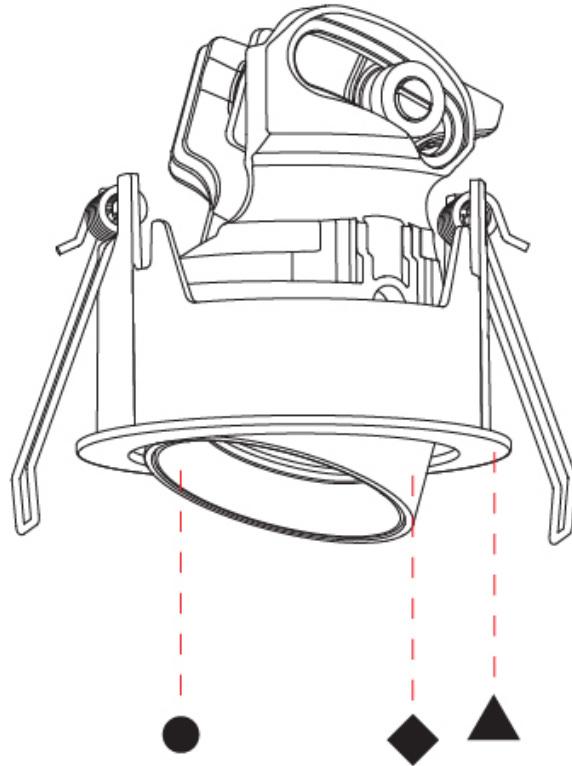

INVADER COMPACT ADJUSTABLE RECESSED

A35813-

PROJECT _____

TYPE _____

SPECIFIER _____

QUANTITY _____

DATE _____

A